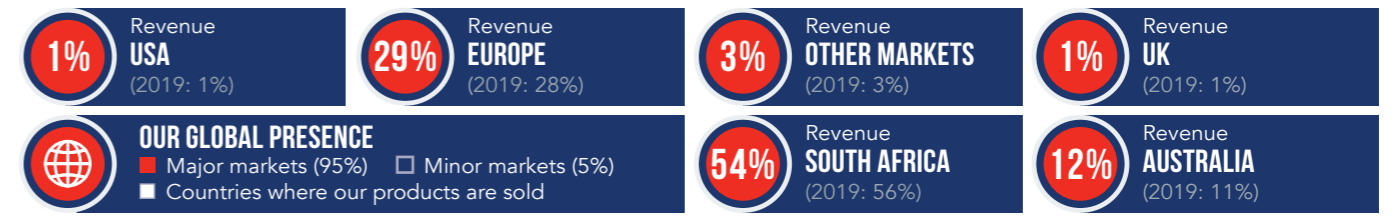

OUR OPERATING LOCATIONS

OPERATING CONTEXT

Key factors

COVID-19	24
South African regulatory policy uncertainty	24
Healthy hake biomass with stocks at MSY	25
Shark Bay prawn catches track below long-term average on an improving trajectory	25
Continued strong demand for high quality, wild-caught species such as Cape hake and Shark Bay prawn as well as value-added dairy	25
Sales of abalone, oysters and mussels negatively impacted by COVID-19	26
Challenging domestic economic environment	26
Volatile rand	26
Fuel price trending upwards	27
Technological advancement and disruption	27

Refer to pages 24 to 27 for further information

OUR PRODUCTS ARE SOLD IN 35 COUNTRIES

Australia, Botswana, Canada, China, Croatia, France, Germany, Ghana, Hong Kong, Israel, Italy, Japan, Lesotho, Malawi, Malaysia, Mauritius, Mozambique, Namibia, Netherlands, Poland, Portugal, Singapore, South Africa, South Korea, Spain, Swaziland, Sweden, Switzerland, Taiwan, Thailand, UK, USA, Vietnam, Zambia and Zimbabwe