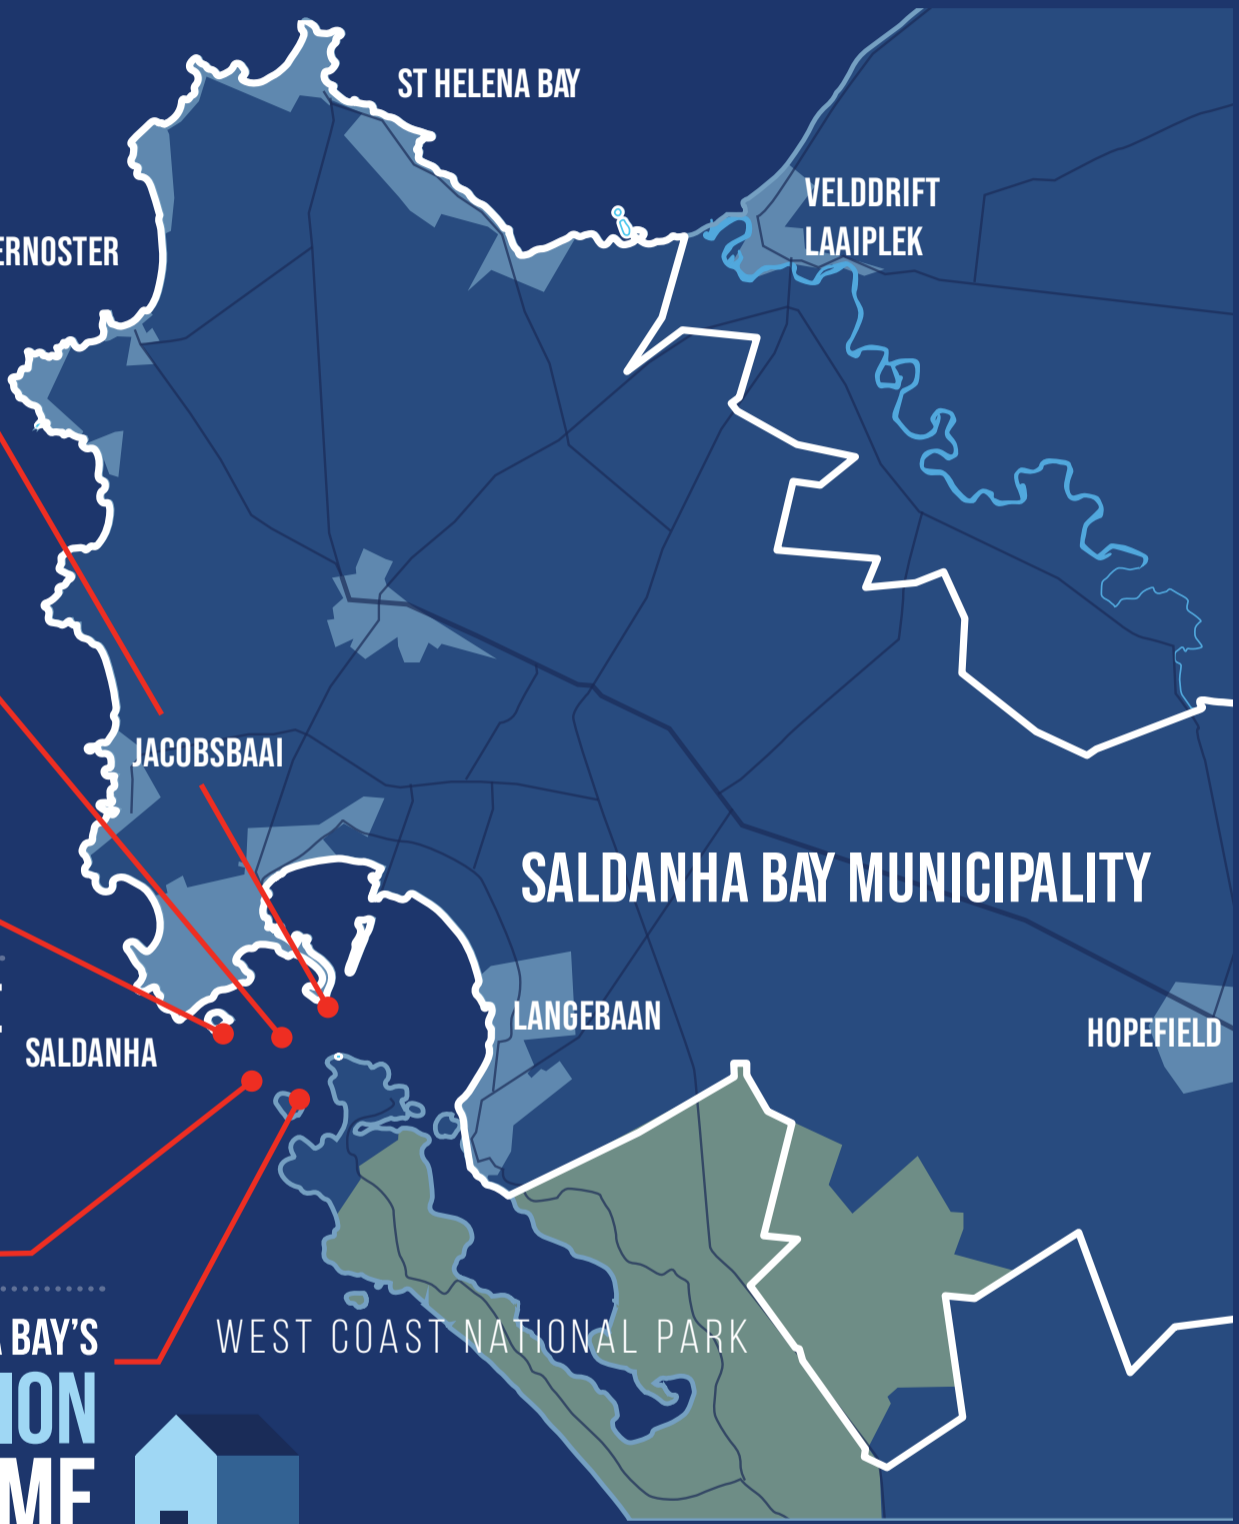

SEA HARVEST AND JOB CREATION ON THE CAPE WEST COAST

ROOTED IN SALDANHA BAY AND DRIVEN BY EMPOWERMENT AND DEVELOPMENT

SEA HARVEST IS:

THE SINGLE **LARGEST EMPLOYER** ON THE CAPE WEST COAST

RESPONSIBLE FOR 3 600 DIRECT AND INDIRECT JOBS IN SALDANHA BAY

CONTRIBUTING **R454 MILLION** ANNUALLY TO THE GVA OF THE MUNICIPALITY

COMMITTED TO KEEPING THE BULK OF ITS FISHING OPERATIONS IN RURAL AREAS

THE MAIN CONTRIBUTOR TO SALDANHA BAY'S ANNUAL **R470 MILLION** HOUSEHOLD INCOME

SUPPORTS **>470** LOCAL SMME SUPPLIERS

COMMITTED TO MAXIMISING JOB CREATION THROUGH VERTICAL INTEGRATION AND BENEFICIATION OF OVER 80% OF ITS CATCH

ANCHORED IN SALDANHA BAY **FOR OVER 57 YEARS**

THE SINGLE **LARGEST** JOB CREATOR IN THE HAKE DEEP-SEA INDUSTRY